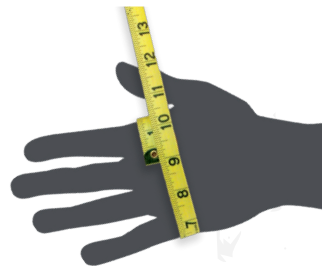

# THE KING OF SIZES

As a leader in hand protection, we continuously strive to improve our glove lines and provide consistency in sizing. Our gloves are available in an extensive range of sizes to accommodate large and small hands. Use our glove estimation guide below to determine your glove size.

Line side of palm up here

## WHAT'S MY SIZE?

Measure the circumference of your hand in inches between the thumb and knuckle. Look up your size below.

Hand Circumference In Inches	5"-6"	6"-7"	7"-8"	8"-9"	9"-10"	10"-11"	11"-12"	12"-13"
Glove Size	XXS	XS	S	M	L	XL	XXL	XXXL
Leather Size	6	7	8	9	10	11	12	13
Synthetic Size	5	6	7	8	9	10	11	12