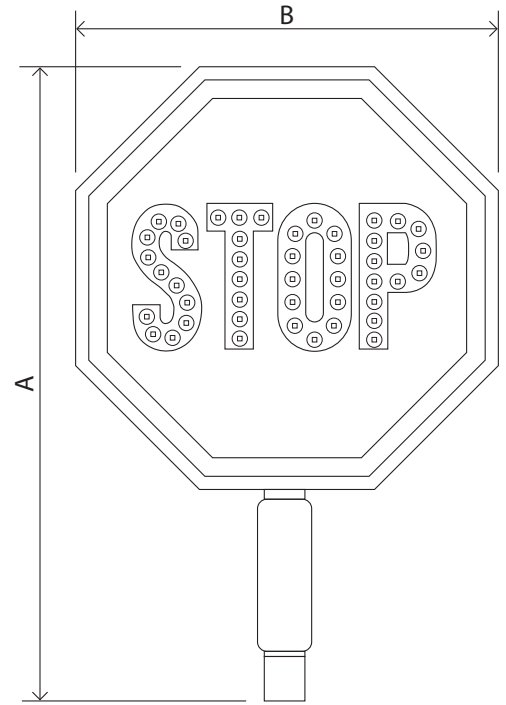

# LED STOP/STOP Paddle

## Key Features:

- « Rechargeable lithium ion battery
- « Lightweight, durable design
- « Visible up to one mile away

## Dimensions

12SLS	A: 18" B: 12" Weight: 1.2 lbs
18SLS	A: 24" B: 18" Weight: 2.1 lbs
24SLS	A: 30" B: 24" Weight: 4.0 lbs

## Technical Specs

Visibility	Up To 1 Mile Away
Functions	On, Flashing
Run Time	Flashing: 12 Hours Constant On: 6 Hours
Battery Life	3 Years
Warranty	1 Year

Stop Lite

LED Safety Products

contact@stop-lite.net  
224-803-2224  
stop-lite.net